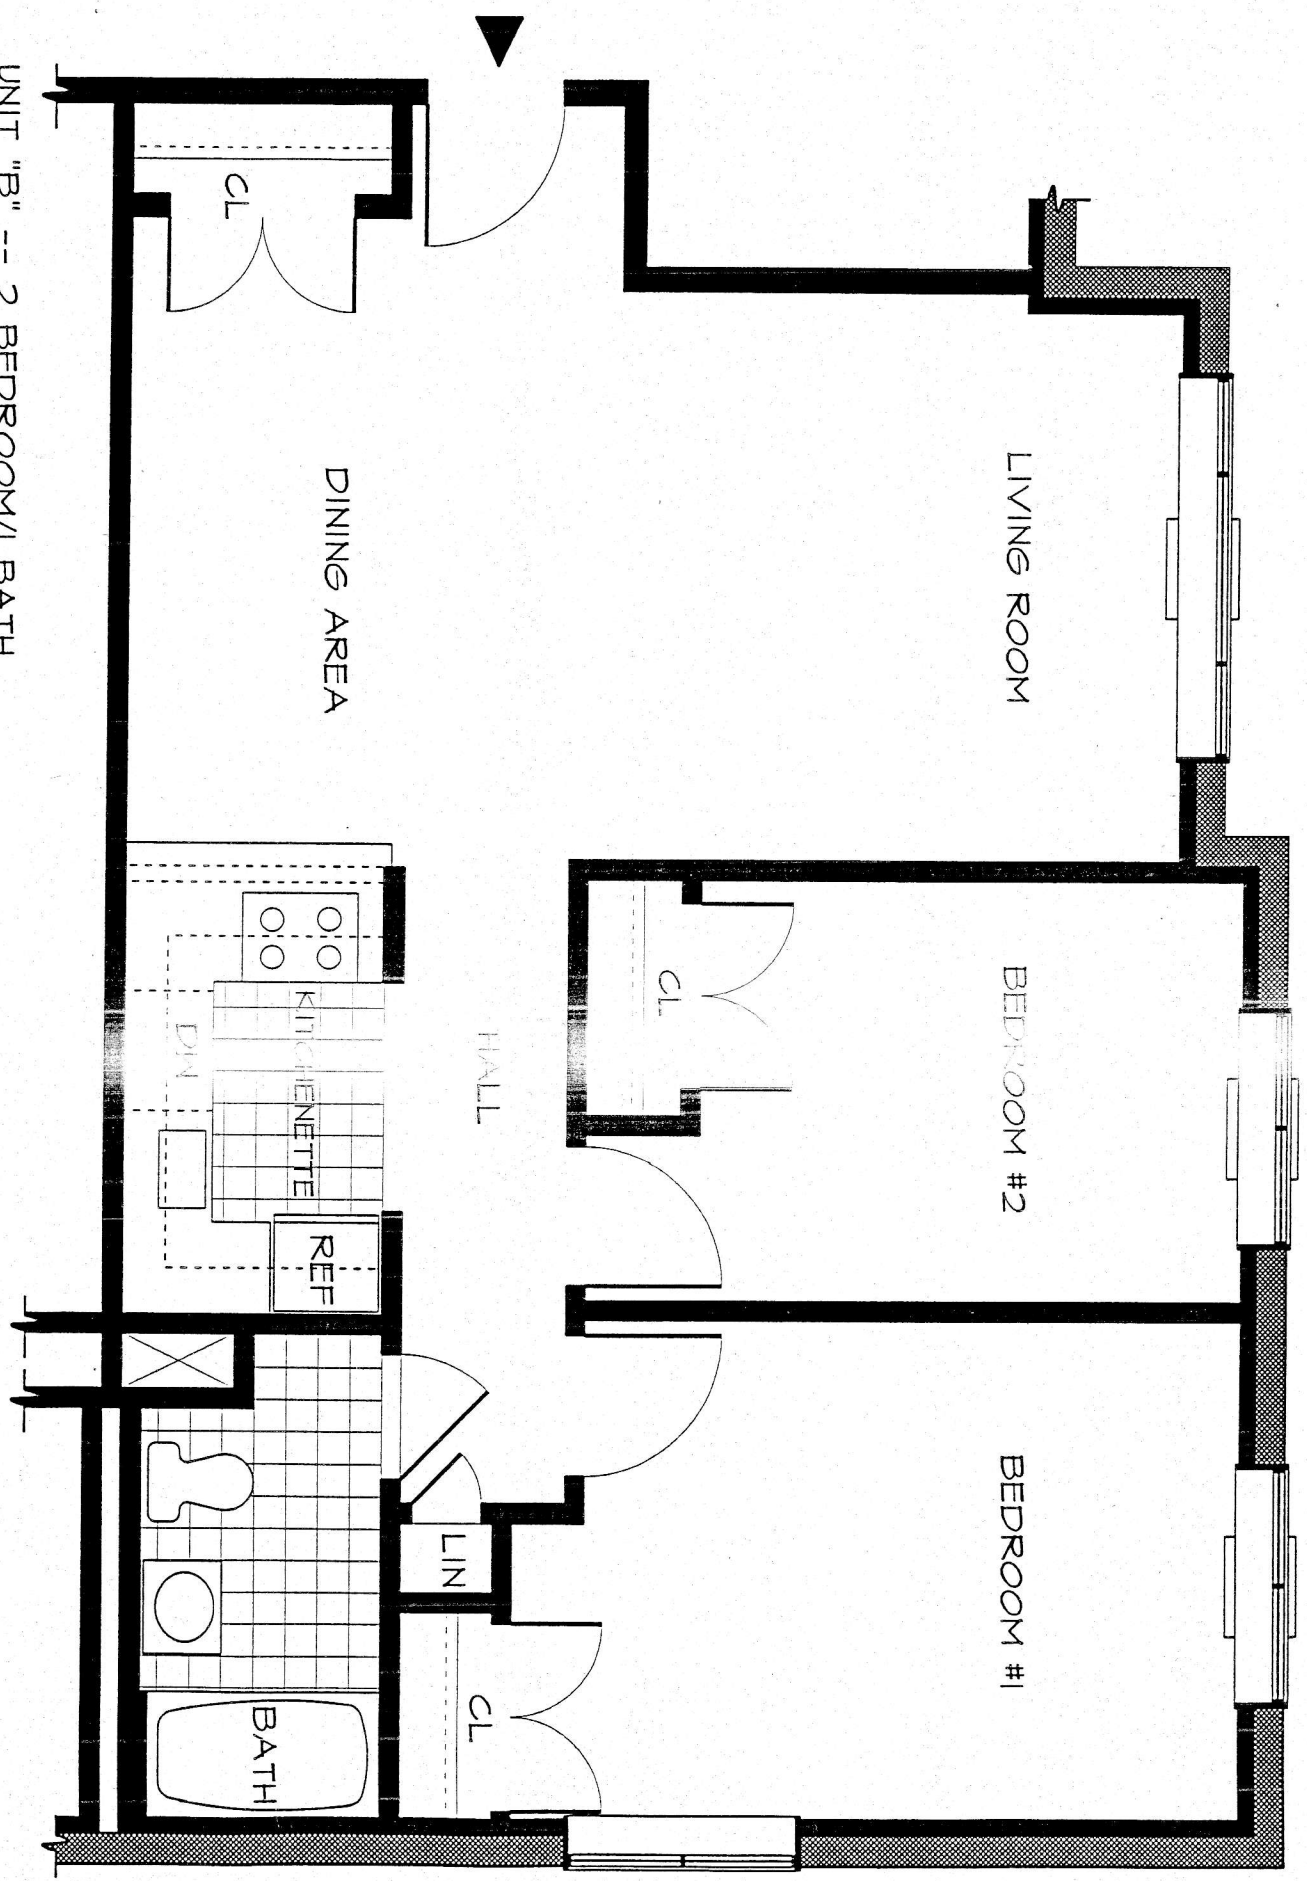

DINING AREA
7'-6" x 8'-5"

HALL
3'-1" x 6'-0"

LIN

CL

LIVING ROOM
13'-11" x 14'-10"

BEDROOM
12'-2" x 14'-10"

UNIT "A" -- ONE BEDROOM
674 SF

UNIT "B" -- 2 BEDROOM/1 BATH
882 SF